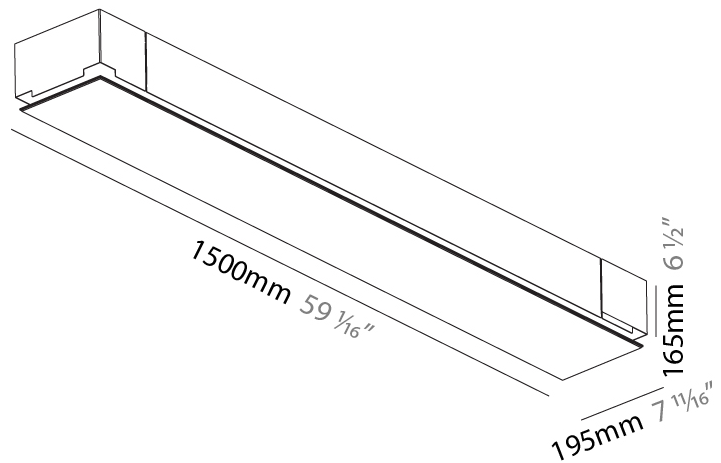

Series: Pi2
Subseries: Pi2 Whiteline
Brand: Prolicht
Division: Architectural
Mounting Type: Trimless
Mounting Location: Ceiling
Subcategory: Ambient

PHYSICAL

Shape: Rectangle
Length (mm): 1500
Length (in): 59 1/16
Width (mm): 195
Width (in): 7 11/16
Depth (mm): 165
Depth (in): 6 1/2
Ceiling Thickness (mm): 10 / 12.5 / 15 / 25 / 30
Ceiling Thickness (in): 3/8 or 1/2 or 9/16 or 1 or 1 3/16
Min. Recessing Depth (mm): 180
Min. Recessing Depth (in): 7 1/16
Light Distribution: Direct
Weight (kg): 9.7
Weight (lbs): 21.34
Diffuser: PMMA - Opal
Fixture Material: Extruded Aluminum / Steel
Cut-out Measurements: 1535mm / 60 7/16" x 230mm / 9 1/16"
Upon Request: Unique Sizes Unique Ceiling Thickness Unique Mounting Depth Spot Inserts

ELECTRICAL

Lamp Type: LED (Zhaga Standard)
Total Output Wattage (W): 47.8
Dimming: [Tri-Mode (Non-Dimming and Phase Dimming (120Vac only) and 0-10V Dimming)](#)
Driver Included: Yes
Driver Location: Integrated
Driver Type: Constant Current - Universal
Driver Class: Class 2
Input Voltage (V): 120 - 277
Constant Current (MA): 500

LED

Color Temperature (°K): [3000](#) / [3500](#) / [4000](#)
Max. Delivered Lumen (lm): 3890 / 4194 / 4280
CRI: >80 CRI
Efficiency (%): 0.611
Lamp Life (hrs): 50000
Upon Request: RGB-W Tunable White Special Color Temperature CRI90

OPTICAL

RATINGS AND CERTIFICATIONS

Certified By: Certified for North American Standards
IP rating: IP20

PROJECT
TYPE
SPECIFIER
QUANTITY
DATE

180mm 7 1/8"
1535mm x 230mm 60 7/16" x 9 1/16"
10 | 12 1/2 | 15 | 25 | 30mm
3/8" | 1/2" | 9/16" | 1" | 1 3/16"